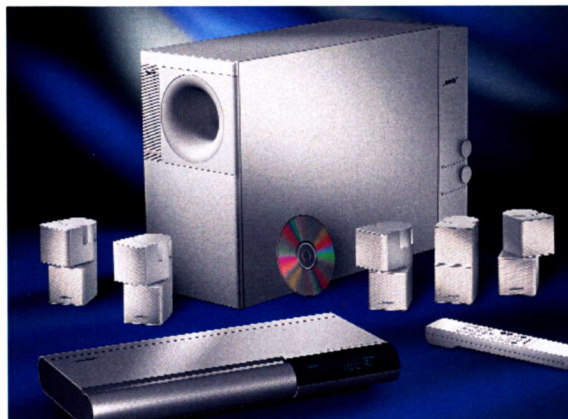

A new added feature to the Lifestyle 30 is Dolby® Digital, offering 5.1 sound. Many of the latest DVD movies, digital satellite broadcast and HDTV have a built-in 5.1 decoding which means there are six channels of wonderful sound to hear. The 5.1 decoding feature of this systems means that you hear from five different speakers or sides, creating a theater-like surround sound to your favorite movie. For those non-5.1 decoded sources, like VHS tapes, stereo CDs and mono TV programs, the Bose Videostage® 5 decoding offers near surround sound quality.

Speaking of Speakers

So you're a little skeptical about the size of the Jewel Cube speakers and the quality of sound? First, try it out. You'll become a believer very quickly. If you want more nuts and bolts, then read on.

One of the major problems to overcome when designing a smaller speaker is reproducing lower frequencies. A smaller speaker can often produce a sound that doesn't sound right to the ear. One solution is creating a "port" which helps extend the bass sound. To accomplish this with the Jewel Cube speakers the designers discovered they would need a 4" port. This

proved impractical since the unit itself was only 3¼" deep. To solve this, the Bose engineers developed a chamber similar to a nautilus shell. Called the spiral port, this wrapped around chamber fits in a small space and produces a rich sound your ears will enjoy.

Another hurdle Bose overcame was designing

see Sound on page 2